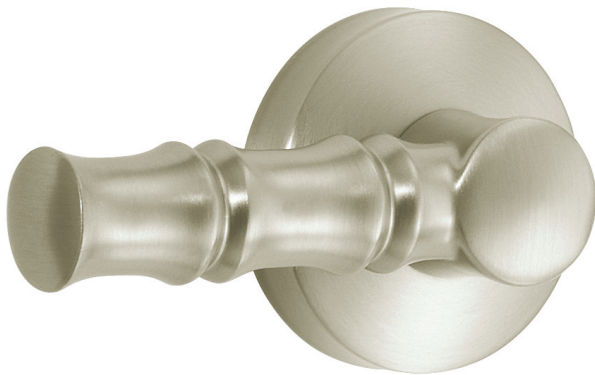

Tank Levers

NEW PRODUCT FACT SHEET

SHOW *SH* HOUSE
by MOEN

Live wonderfully.®

FOR IMMEDIATE RELEASE

SHOWHOUSE® BY MOEN® OFFERS FULL COLLECTION OF COORDINATING TANK LEVERS

- Add the perfect finishing touch to any bathroom décor with a coordinating tank lever
- ShowHouse® by Moen® offers tank levers in 11 bath collections – ensuring a style to match any decorating preference
- Simple installation takes place in just minutes – requires no special tools and no need to drain the tank
- Patented hinge design fits most front-, angle- and side-mount tanks
- ShowHouse bath collections featuring tank levers include:
 - Waterhill® – Classically elegant – Chrome, Polished Nickel, Brushed Nickel, Oil Rubbed Bronze, Wrought Iron
 - Divine® – Comfortable, clean lines – Chrome, Brushed Nickel, Hammered Nickel
 - Fina™ – Soft, modern – Chrome, Brushed Nickel
 - Savvy® – Flowing and distinguished – Chrome, Brushed Nickel, Brushed Bronze
 - Felicity® – Arts and crafts style – Chrome, Brushed Nickel, Oil Rubbed Bronze
- ShowHouse powder room collections featuring tank levers include:
 - Bamboo® – Organic styling – Brushed Nickel
 - Destiny® – Sleek, minimalist – Chrome
 - Vivid® – Ultimately modern – Chrome
 - Mannerly® – Romantic Victorian styling – Polished Nickel
 - Organic™ – Foliage details – Brushed Nickel
 - Casa® – Romantic, Mediterranean – Wrought Iron