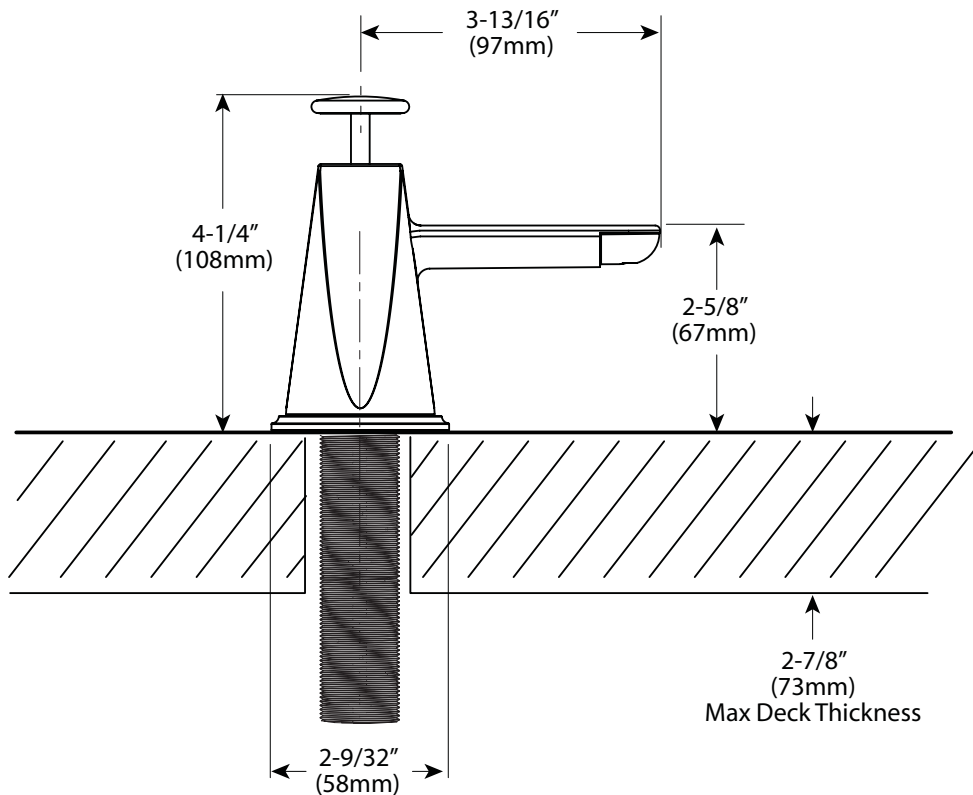

DESCRIPTION

- Available in chrome or LifeShine[®] stainless finishes
- Designed to be installed through 1 hole, 1-1/8" min. - 1-1/2" max. diameter

OPERATION

- Press down, pump action

WARRANTY

- Warranted for one year against material or manufacturing defects

**Divine™
Liquid Dispenser**

Models: S756, S756SL

CRITICAL DIMENSIONS

(DO NOT SCALE)